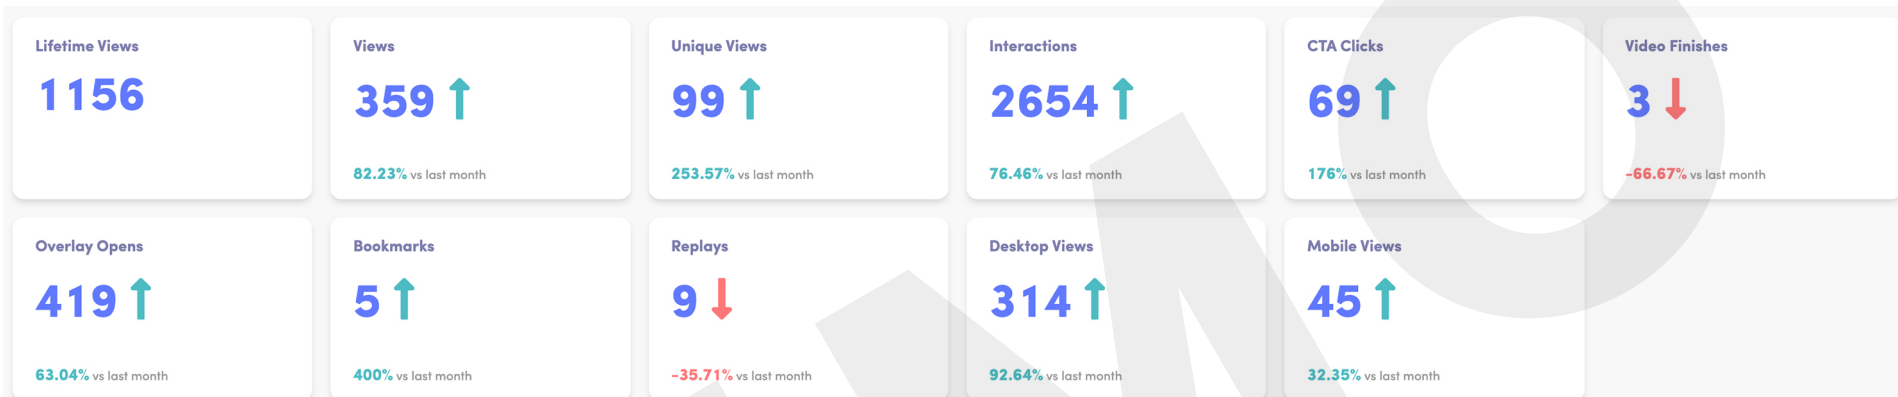

2654

Language

English Others

Avg. Session Length

6min 05sec

REDHUT MEDIA

INTERACTIVITY DATA

Most Popular (CTA)