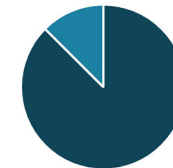

RED HUT MEDIA

INTERACTIVE VIDEO MONTHLY REPORT

OVERVIEW

Views

359

Device

desktop mobile

Interactions

2654

Language

English Others

Avg. Session Length

6min 05sec

REDHUT MEDIA

INTERACTIVITY DATA

Most Popular (CTA)